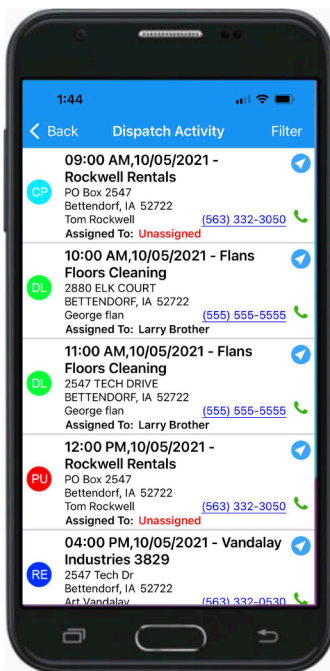

- View real time availability
- Select asset for rent
- Select start/end dates
- Scan driver's licenses

- View products, services, and assets
- Capture and attach item condition photos to the agreement
- View and send the agreement to PDF

PAPERLESS DISPATCH SOLUTIONS

Reduce errors and improve satisfaction with Mobile Dispatch. Enable the dispatch workforce to go **paperless** by placing dispatch duties in the palm of their hands. With our mobile application, users can capture photos of item condition, call customers, collect signatures, record check in/out info, and navigate through a route.

Get Your Dispatch Assignments

Review the Dispatch

Record Check Out & Check In Detail

Capture a Signature

- View assigned dispatch deliveries
- Dial the customer
- Navigate to delivery addresses

- View rental agreement details
- Complete the dispatch
- Send/View dispatch summary

- Capture and attach Item condition photos
- Record Checkout Values (Ex. fuel level and metered hours)
- Record possession end and call off date and time

- Capture the customer's signature for receipt of delivery
- Also enabled to collect signatures for rental agreements