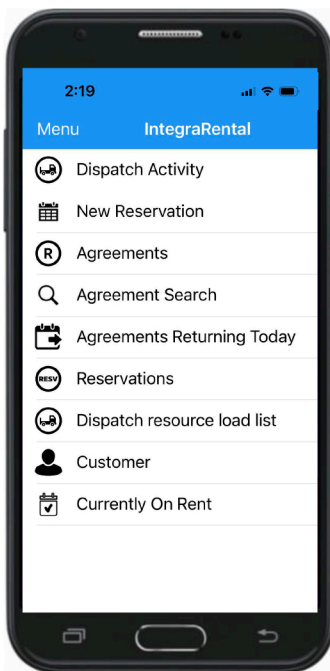

- Sell More
- Lower Costs
- Improve Satisfaction
- Reduce Errors
- Get Paid Faster

UNRIVALED BUSINESS MOBILITY

Maximize efficiency by taking business on the go with the integraRental mobile app. Create and edit Quotes, Reservations, and Rentals anytime from your mobile device. Send links for Payments and Signatures, Scan drivers licenses, and view asset availability.

**Full integraRental
Functionality**

**Select Customer
& Asset**

**View & Edit
Reservation Details**

**Edit & Start
Agreement**

- Create Quotes, Reservations, and Rentals
- View and edit existing agreements
- View dispatch activities

- View real time availability
- Select asset for rent
- Select start/end dates
- Scan driver's licenses

- View products, services, and assets
- Capture and attach item condition photos to the agreement
- View and send the agreement to PDF

PAPERLESS DISPATCH SOLUTIONS

Reduce errors and improve satisfaction with Mobile Dispatch. Enable the dispatch workforce to go **paperless** by placing dispatch duties in the palm of their hands. With our mobile application, users can capture photos of item condition, call customers, collect signatures, record check in/out info, and navigate through a route.