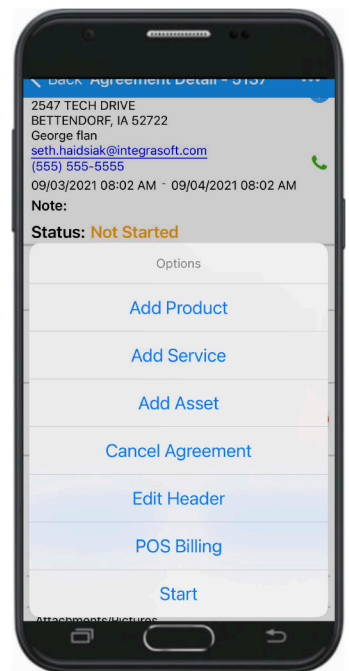

- Sell More
- Lower Costs
- Improve Satisfaction
- Reduce Errors
- Get Paid Faster

UNRIVALED BUSINESS MOBILITY

Maximize efficiency by taking business on the go with the integraRental mobile app. Create and edit Quotes, Reservations, and Rentals anytime from your mobile device. Send links for Payments and Signatures, Scan drivers licenses, and view asset availability.

**Full integraRental
Functionality**

**Select Customer
& Asset**

**View & Edit
Reservation Details**

**Edit & Start
Agreement**

- Create Quotes, Reservations, and Rentals
- View and edit existing agreements
- View dispatch activities

- View real time availability
- Select asset for rent
- Select start/end dates
- Scan driver's licenses

- View products, services, and assets
- Capture and attach item condition photos to the agreement
- View and send the agreement to PDF

PAPERLESS DISPATCH SOLUTIONS

Reduce errors and improve satisfaction with Mobile Dispatch. Enable the dispatch workforce to go **paperless** by placing dispatch duties in the palm of their hands. With our mobile application, users can capture photos of item condition, call customers, collect signatures, record check in/out info, and navigate through a route.