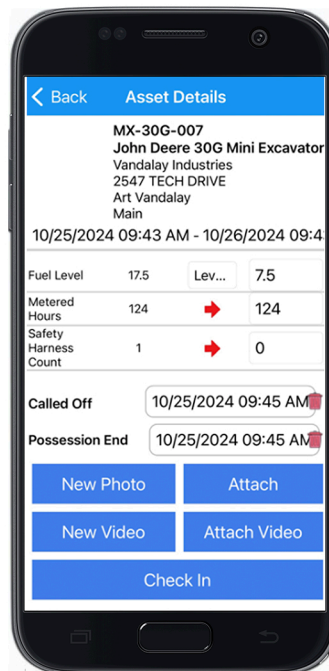

- View real time availability
- Select asset for rent
- Select start/end dates
- Scan driver's licenses

- View products, services, and assets
- Capture and attach item condition photos to the agreement
- View and send the agreement to PDF

PAPERLESS DISPATCH SOLUTIONS

Reduce errors and improve satisfaction with Mobile Dispatch. Enable the dispatch workforce to go **paperless** by placing dispatch duties in the palm of their hands. With our mobile application, users can capture photos of item condition, call customers, collect signatures, record check in/out info, and navigate through a route.

Get Your Dispatch Assignments

Review the Dispatch

Record Check Out & Check In Detail

Capture a Signature

- View assigned dispatch deliveries
- Dial the customer
- Navigate to delivery addresses

- View rental agreement details
- Complete the dispatch
- Send/View dispatch summary

- Capture and attach Item condition photos
- Record Checkout Values (Ex. fuel level and metered hours)
- Record possession end and call off date and time

- Capture the customer's signature for receipt of delivery
- Also enabled to collect signatures for rental agreements