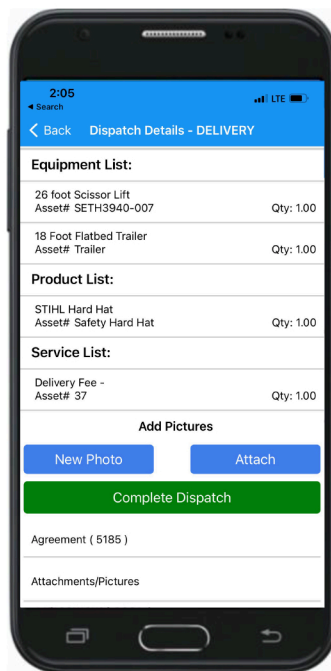

- View real time availability
- Select asset for rent
- Select start/end dates
- Scan driver's licenses

- View products, services, and assets
- Capture and attach item condition photos to the agreement
- View and send the agreement to PDF

PAPERLESS DISPATCH SOLUTIONS

Reduce errors and improve satisfaction with Mobile Dispatch. Enable the dispatch workforce to go **paperless** by placing dispatch duties in the palm of their hands. With our mobile application, users can capture photos of item condition, call customers, collect signatures, record check in/out info, and navigate through a route.

Get Your Dispatch Assignments

Review the Dispatch

Record Check Out & Check In Detail

Capture a Signature

- View assigned dispatch deliveries
- Dial the customer
- Navigate to delivery addresses

- View rental agreement details
- Complete the dispatch
- Send/View dispatch summary

- Capture and attach Item condition photos
- Record Checkout Values (Ex. fuel level and metered hours)
- Record possession end and call off date and time

- Capture the customer's signature for receipt of delivery
- Also enabled to collect signatures for rental agreements