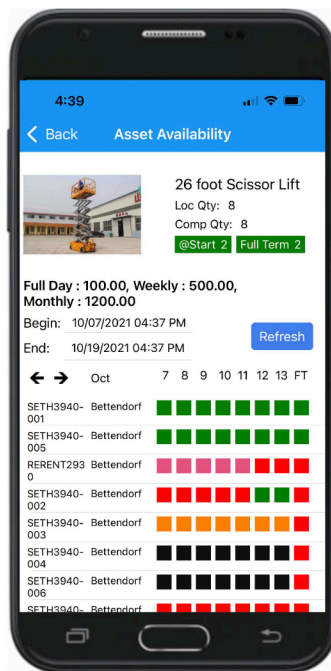

- Sell More
- Lower Costs
- Improve Satisfaction
- Reduce Errors
- Get Paid Faster

UNRIVALED BUSINESS MOBILITY

Maximize efficiency by taking business on the go with the integraRental mobile app. Create and edit Quotes, Reservations, and Rentals anytime from your mobile device. Send links for Payments and Signatures, Scan drivers licenses, and view asset availability.

**Full integraRental
Functionality**

**Select Customer
& Asset**

**View & Edit
Reservation Details**

**Edit & Start
Agreement**

- Create Quotes, Reservations, and Rentals
- View and edit existing agreements
- View dispatch activities

- View real time availability
- Select asset for rent
- Select start/end dates
- Scan driver's licenses

- View products, services, and assets
- Capture and attach item condition photos to the agreement
- View and send the agreement to PDF