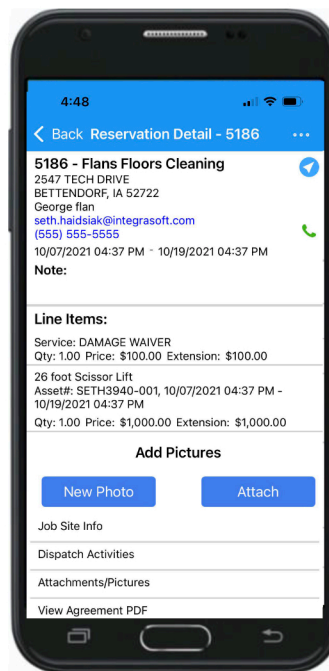

- Sell More
- Lower Costs
- Improve Satisfaction
- Reduce Errors
- Get Paid Faster

UNRIVALED BUSINESS MOBILITY

Maximize efficiency by taking business on the go with the integraRental mobile app. Create and edit Quotes, Reservations, and Rentals anytime from your mobile device. Send links for Payments and Signatures, Scan drivers licenses, and view asset availability.

**Full integraRental
Functionality**

**Select Customer
& Asset**

**View & Edit
Reservation Details**

**Edit & Start
Agreement**

- Create Quotes, Reservations, and Rentals
- View and edit existing agreements
- View dispatch activities

- View real time availability
- Select asset for rent
- Select start/end dates
- Scan driver's licenses

- View products, services, and assets
- Capture and attach item condition photos to the agreement
- View and send the agreement to PDF