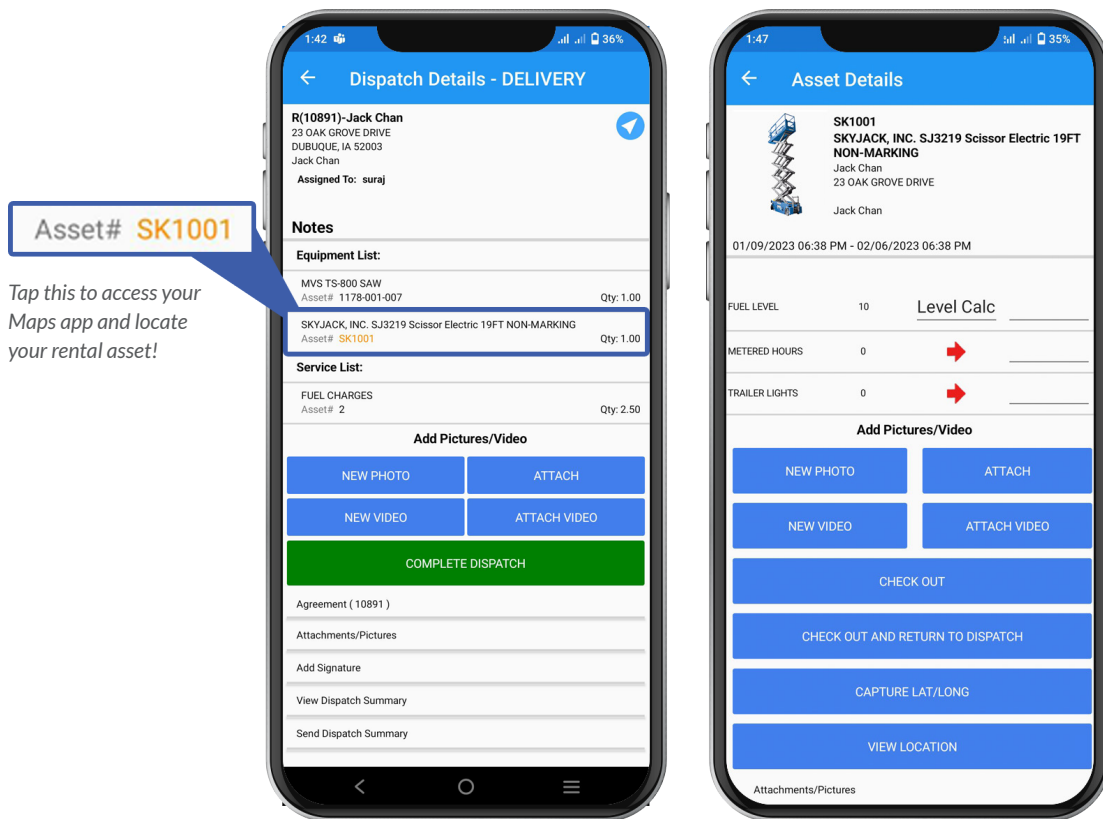

FIND YOUR WAY EASIER WITH GPS TRACKING FEATURES

- Gain greatly improved visibility on where your assets are at all times with GPS tracking features on your integraRental mobile app.
- Assign GPS tracking devices to equipment or dispatch trucks, track them in both the web and mobile apps, and ensure you know where your assets and crew are, at all times.
- Access routing directions to where your equipment is from within the integraRental mobile app, utilizing either Google Maps or Apple Maps.

If you're interested in finding out more about these GPS tracking integrations, contact our sales team today to learn more and set up a FREE demo at your convenience: sales@integrasoft.com 563-332-5030